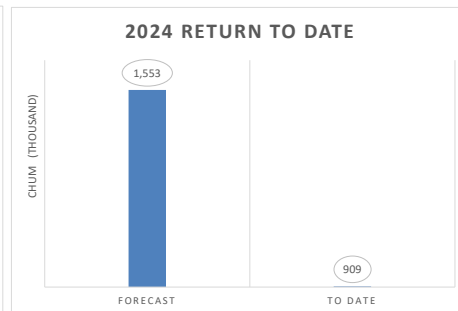

### Hidden Falls 2024 Return - Catch Statistics

Last Update: July 15, 2024

Broodstock Goal: 240,000  
to date: 60,000 25.0%

Forecast: 1,553,000  
to date: 908,970 58.5%

Total Hidden Falls return to date is 908,970 chum salmon.  
*This includes brood numbers estimated at the hatchery*