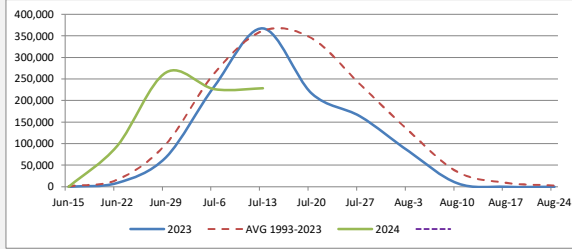

Weekly Return

Hidden Falls Chum - Cumulative Return

STAT Week Dates			2024 Number of Fish					Cumulative Catch Totals		
STAT WEEK	Begin	End	Seine	Gillnet	Troll	Cost Rec.	Hatchery	2024	2023	AVG 1993-2023
24	6/9/24	6/15/24								1,208
25	6/16/24	6/22/24	73,072			17,268	5,000	95,340	8,985	17,687
26	6/23/24	6/29/24	283,961			64,146	12,500	360,607	77,456	116,641
27	6/30/24	7/6/24	436,828			125,419	25,000	587,247	311,343	380,445
28	7/7/24	7/13/24	615,000			155,970	45,000	815,970	678,940	742,492
29	7/14/24	7/20/24	693,000			155,970	60,000	908,970	895,754	1,087,296
30	7/21/24	7/27/24							1,058,933	1,324,861
31	7/28/24	8/3/24							1,140,992	1,454,671
32	8/4/24	8/10/24							1,148,992	1,489,330
33	8/11/24	8/17/24							1,148,992	1,498,614
34	8/18/24	8/24/24							1,148,992	1,501,586