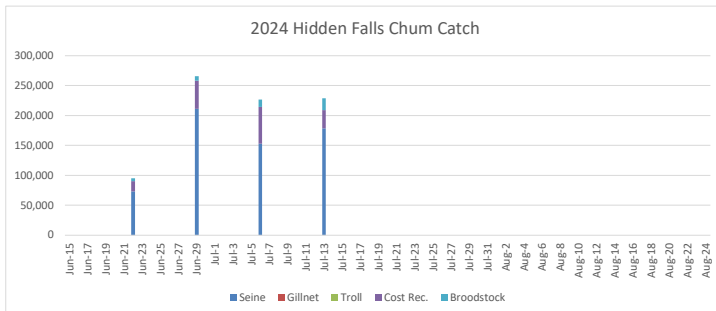

### Hidden Falls 2024 Return - Catch Statistics

Last Update: July 15, 2024

Broodstock Goal: 240,000  
to date: 60,000 25.0%

Forecast: 1,553,000  
to date: 908,970 58.5%

Total Hidden Falls return to date is 908,970 chum salmon.  
*This includes brood numbers estimated at the hatchery*

Hidden Falls Chum - Weekly Return

STAT Week Dates			2024 Number of Fish					Weekly Catch Totals		
STAT WEEK	Begin	End	Seine	Gillnet	Troll	Cost Rec.	Hatchery	2024	2023	AVG 1993-2023
24	6/9/24	6/15/24								1,208
25	6/16/24	6/22/24	73,072			17,268	5,000	95,340	8,985	16,478
26	6/23/24	6/29/24	210,889			46,878	7,500	265,267	68,471	98,954
27	6/30/24	7/6/24	152,867			61,273	12,500	226,640	233,887	263,805
28	7/7/24	7/13/24	178,172			30,551	20,000	228,723	367,597	362,047
29	7/14/24	7/20/24	78,000				15,000	93,000	216,814	344,804
30	7/21/24	7/27/24							163,179	237,565
31	7/28/24	8/3/24							82,059	129,809
32	8/4/24	8/10/24							8,000	34,659
33	8/11/24	8/17/24								9,284
34	8/18/24	8/24/24								2,971
Totals			693,000	-	-	155,970	60,000	908,970	1,148,992	1,501,586
Percent of Return			76%	0%	0%	17%	7%	100%		