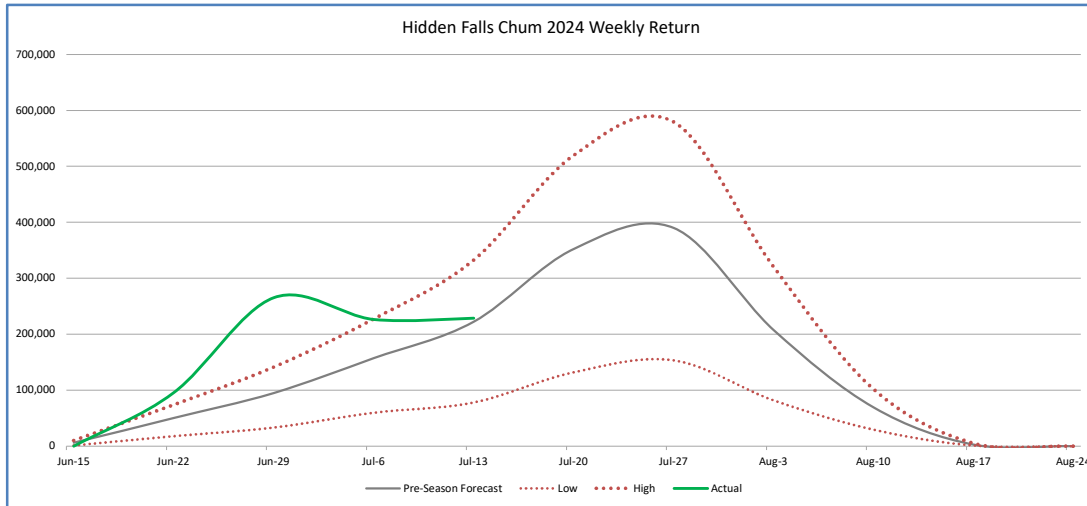

### Hidden Falls 2024 Return - Catch Statistics

Last Update: July 15, 2024

Broodstock Goal: 240,000  
to date: 60,000 25.0%

Forecast: 1,553,000  
to date: 908,970 58.5%

Total Hidden Falls return to date is 908,970 chum salmon.  
*This includes brood numbers estimated at the hatchery*

Hidden Falls Chum - Weekly Return

STAT Week Dates			2024 Number of Fish					Weekly Catch Totals		
STAT WEEK	Begin	End	Seine	Gillnet	Troll	Cost Rec.	Hatchery	2024	2023	AVG 1993-2023
24	6/9/24	6/15/24								1,208
25	6/16/24	6/22/24	73,072			17,268	5,000	95,340	8,985	16,478
26	6/23/24	6/29/24	210,889			46,878	7,500	265,267	68,471	98,954
27	6/30/24	7/6/24	152,867			61,273	12,500	226,640	233,887	263,805
28	7/7/24	7/13/24	178,172			30,551	20,000	228,723	367,597	362,047
29	7/14/24	7/20/24	78,000				15,000	93,000	216,814	344,804
30	7/21/24	7/27/24							163,179	237,565
31	7/28/24	8/3/24							82,059	129,809
32	8/4/24	8/10/24							8,000	34,659
33	8/11/24	8/17/24								9,284
34	8/18/24	8/24/24								2,971
Totals			693,000	-	-	155,970	60,000	908,970	1,148,992	1,501,586
Percent of Return			76%	0%	0%	17%	7%	100%		