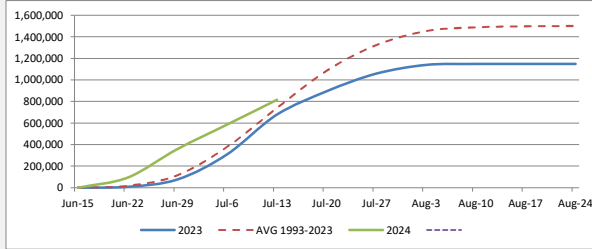

Hidden Falls Chum - Weekly Return

STAT Week Dates			2024 Number of Fish					Weekly Catch Totals		
STAT WEEK	Begin	End	Seine	Gillnet	Troll	Cost Rec.	Hatchery	2024	2023	AVG 1993-2023
24	6/9/24	6/15/24								1,208
25	6/16/24	6/22/24	73,072			17,268	5,000	95,340	8,985	16,478
26	6/23/24	6/29/24	210,889			46,878	7,500	265,267	68,471	98,954
27	6/30/24	7/6/24	152,867			61,273	12,500	226,640	233,887	263,805
28	7/7/24	7/13/24	178,172			30,551	20,000	228,723	367,597	362,047
29	7/14/24	7/20/24	78,000				15,000	93,000	216,814	344,804
30	7/21/24	7/27/24							163,179	237,565
31	7/28/24	8/3/24							82,059	129,809
32	8/4/24	8/10/24							8,000	34,659
33	8/11/24	8/17/24								9,284
34	8/18/24	8/24/24								2,971
Totals			693,000	-	-	155,970	60,000	908,970	1,148,992	1,501,586
Percent of Return			76%	0%	0%	17%	7%	100%		

Cumulative Return