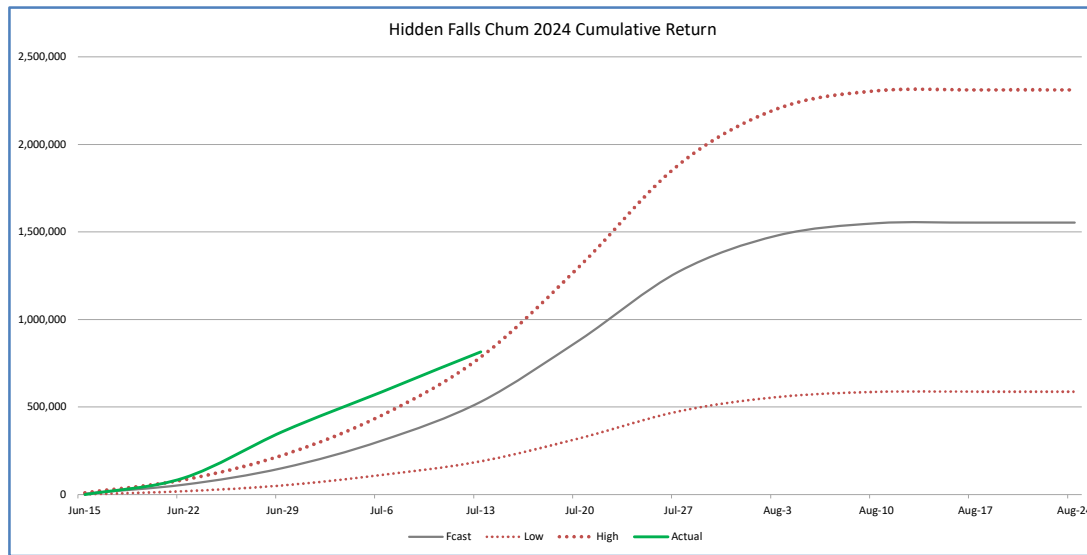

### Hidden Falls 2024 Return - Catch Statistics

Last Update: July 15, 2024

Broodstock Goal: 240,000  
to date: 60,000 25.0%

Forecast: 1,553,000  
to date: 908,970 58.5%

Total Hidden Falls return to date is 908,970 chum salmon.  
*This includes brood numbers estimated at the hatchery*

Hidden Falls Chum - Weekly Return

STAT Week Dates			2024 Number of Fish					Weekly Catch Totals		
STAT WEEK	Begin	End	Seine	Gillnet	Troll	Cost Rec.	Hatchery	2024	2023	AVG 1993-2023
24	6/9/24	6/15/24								1,208
25	6/16/24	6/22/24	73,072			17,268	5,000	95,340	8,985	16,478
26	6/23/24	6/29/24	210,889			46,878	7,500	265,267	68,471	98,954
27	6/30/24	7/6/24	152,867			61,273	12,500	226,640	233,887	263,805
28	7/7/24	7/13/24	178,172			30,551	20,000	228,723	367,597	362,047
29	7/14/24	7/20/24	78,000				15,000	93,000	216,814	344,804
30	7/21/24	7/27/24							163,179	237,565
31	7/28/24	8/3/24							82,059	129,809
32	8/4/24	8/10/24							8,000	34,659
33	8/11/24	8/17/24								9,284
34	8/18/24	8/24/24								2,971
Totals			693,000	-	-	155,970	60,000	908,970	1,148,992	1,501,586
Percent of Return			76%	0%	0%	17%	7%	100%		