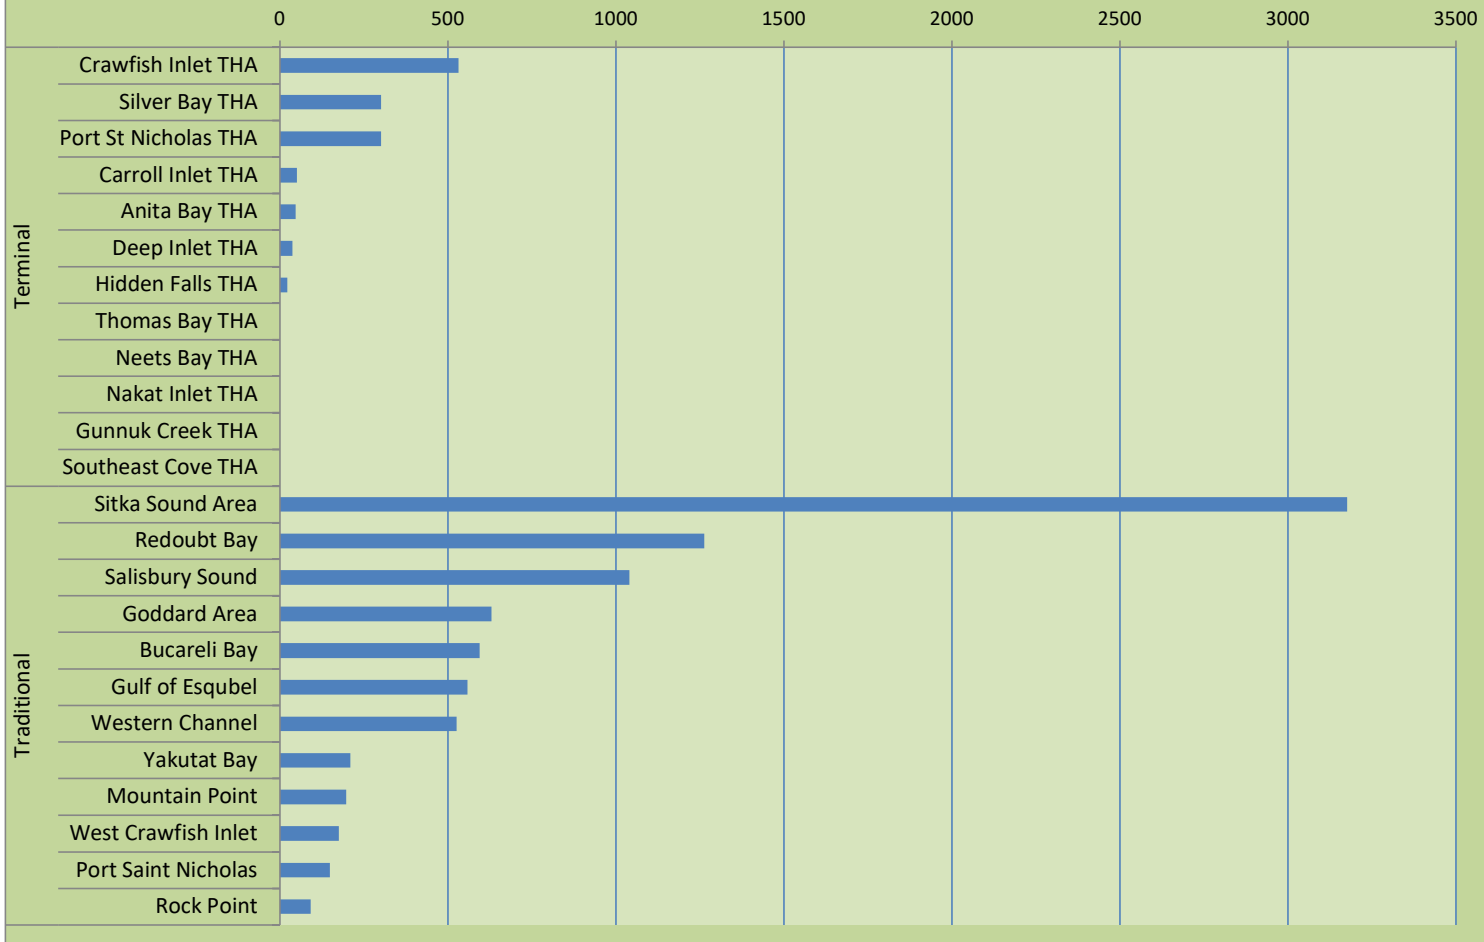

2024 SPRING AND TERMINAL TROLL CATCH BY AREA WITH (ALASKA) HATCHERY CONTRIBUTIONS

6/18/2024

	Fishery	Total Catch	Medvejie	Hidden Falls	SSRAA	DIPAC	All AK Hatchery	
Terminal	Crawfish Inlet THA	531	15	-	17		32	
	Silver Bay THA	301	266	-	-		266	
	Port St Nicholas THA	301	6	-	86		92	
	Carroll Inlet THA	50	-	-	32		32	
	Anita Bay THA	47	-	-	19		19	
	Deep Inlet THA	37	11	-	-		11	
	Hidden Falls THA	22	-	-	-		-	
	Thomas Bay THA	-	-	-	-		-	
	Neets Bay THA	-	-	-	-		-	
	Nakat Inlet THA	-	-	-	-		-	
	Gunnuk Creek THA	-	-	-	-		-	
	Southeast Cove THA	-	-	-	-		-	
	Traditional	Sitka Sound Area	3,176	756	-	66		826
Redoubt Bay		1,263	50	-	38		88	
Salisbury Sound		1,040	64	-	11		81	
Goddard Area		629	56	-	87		143	
Bucareli Bay		594	-	-	105		117	
Gulf of Esqubel		558	-	-	152		152	
Western Channel		525	33	-	-		33	
Yakutat Bay		210	-	-	-		-	
Mountain Point		197	-	-	48		59	
West Crawfish Inlet		175	-	-	-		3	
Port Saint Nicholas		149	-	-	10		10	
Rock Point		92	-	-	45		45	
TOTAL		9,897	1,258	-	715		2,010	

NOTE:

Hatchery contributions in this table are estimates based on coded-wire tag recoveries. These estimates are expansions based off fishery sub-sampling and include fractions. These values are rounded to the nearest whole number, which can also be zero.

2024 SPRING AND TERMINAL TROLL CATCH BY AREA